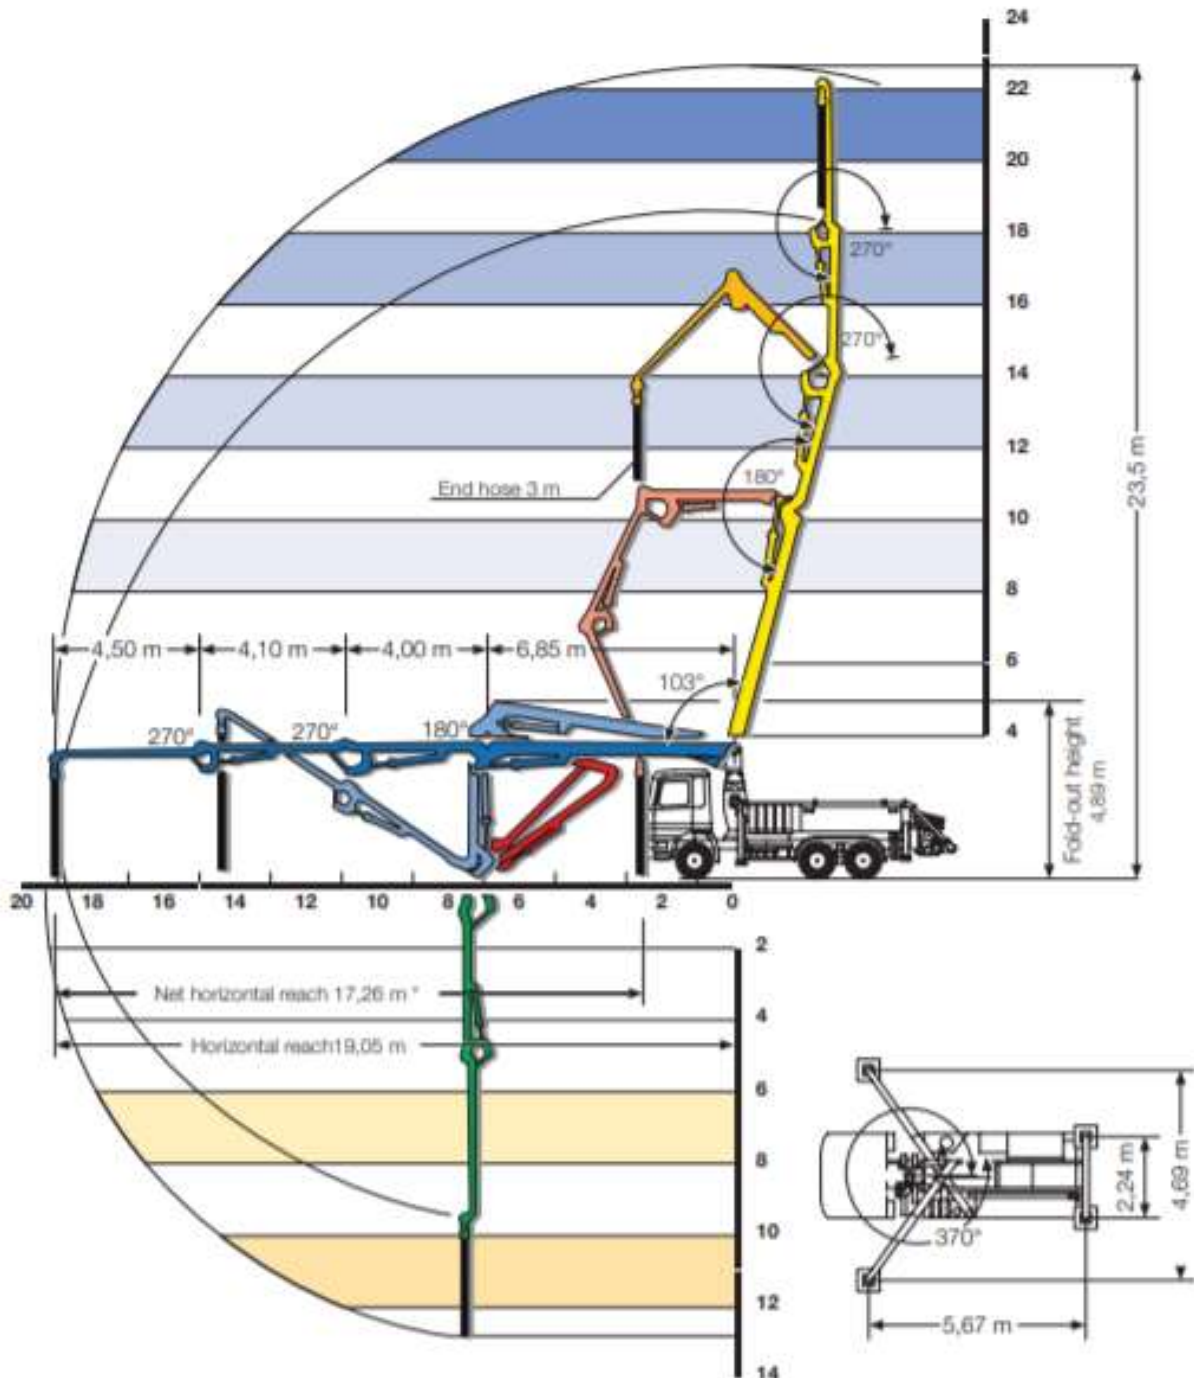

KVM 24-4H Schwing

Specifications and Technical Data Sheet

Boom	M24	
Model	M 24-4	
Delivery line dn	125/5,5	
Arms	4	
Folding system	ZR	
Vertical reach	23.6m	77'5"
Horizontal reach	19.7m	64'7"
Depth of reach	14.7m	47'7"
Unfold height	4.9m	16'1"
End hose length max	4m	13
Support leg force front	140kN	140
Support leg force rear	95kN	95
<i>Dimensions given for guidance only</i>		