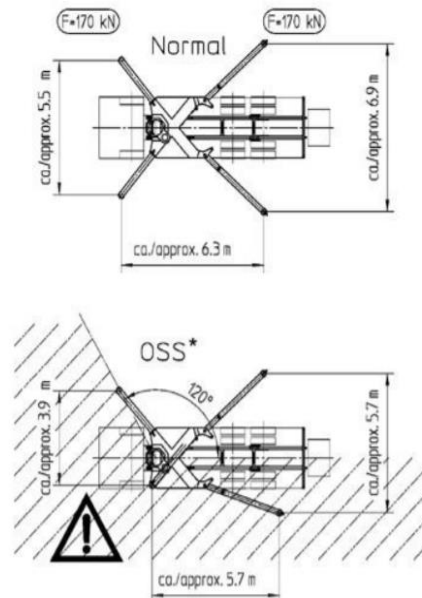

36 Metre -Putzmeister  
BSF36-4.16H.  
Specification Sheet

Boom	M36
Maximum vertical reach	35.6m
Maximum gross horizontal reach	31.7m
Maximum net horizontal reach	29.3m
Reach depth	23.7m
Minimum unfolding height	8.7m
Number of arms	4
Pipeline diameter	125mm
Pump length	11.3m
Front outrigger spread	6.3m (4.5m OSS)
Rear outrigger spread	6.3m (5.2m OSS)
<i>Dimensions given for guidance only</i>	