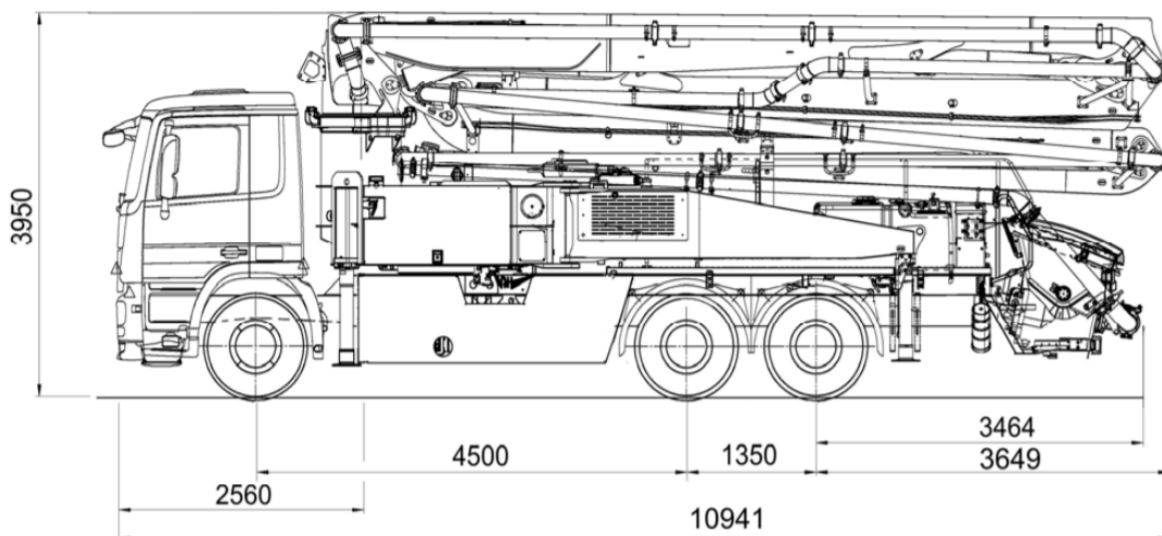

36 Metre -Putzmeister  
BSF36-4.16H.  
Specification Sheet

Boom	M36
Maximum vertical reach	35.6m
Maximum gross horizontal reach	31.7m
Maximum net horizontal reach	29.3m
Reach depth	23.7m
Minimum unfolding height	8.7m
Number of arms	4
Pipeline diameter	125mm
Pump length	11.3m
Front outrigger spread	6.3m (4.5m OSS)
Rear outrigger spread	6.3m (5.2m OSS)
<i>Dimensions given for guidance only</i>	