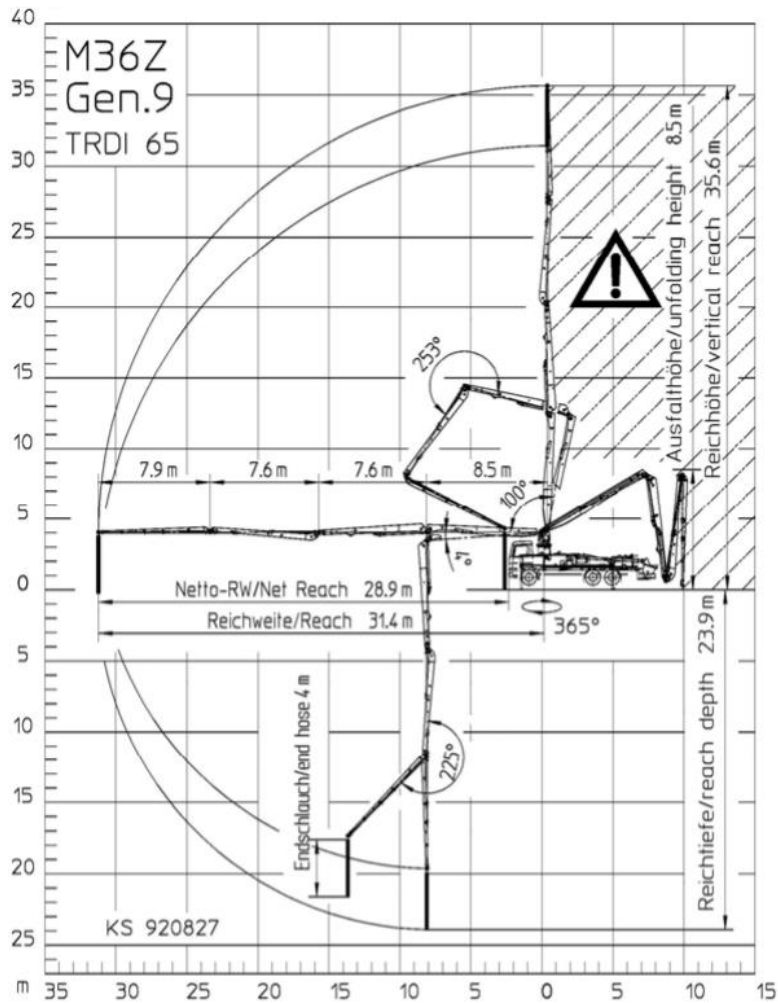

36 Metre -Putzmeister  
BSF36-4.16H.  
Specification Sheet

Boom	M36
Maximum vertical reach	35.6m
Maximum gross horizontal reach	31.7m
Maximum net horizontal reach	29.3m
Reach depth	23.7m
Minimum unfolding height	8.7m
Number of arms	4
Pipeline diameter	125mm
Pump length	11.3m
Front outrigger spread	6.3m (4.5m OSS)
Rear outrigger spread	6.3m (5.2m OSS)
<i>Dimensions given for guidance only</i>	