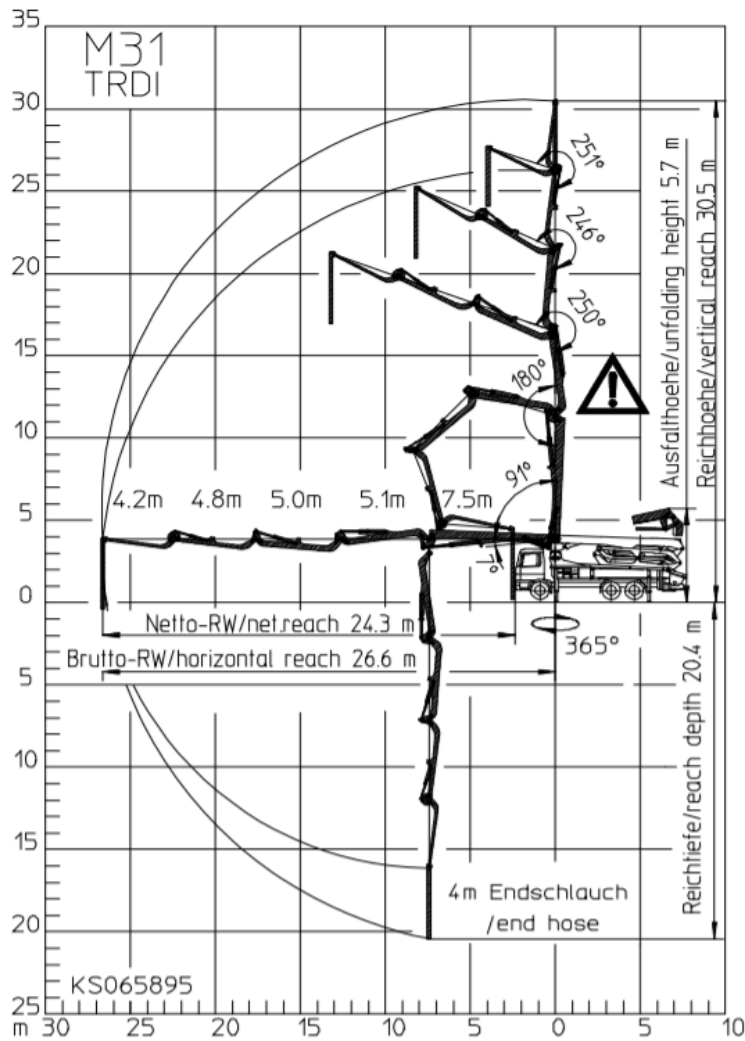

Mercedes Benz  
Putzmeister AG 31/5  
BSF.31.14H  
Specification Sheet

Boom	M31/5	
Model	M 31-5	
Delivery line dn	125/5,5	
Arms	5	
Folding system	MZR	
Vertical reach	30,5m	100"
Horizontal reach	26,6m	87'3"
Depth of reach	20,4m	66'11"
Unfold height	5,7m	18'8"
End hose length max	4m	13
Support leg force front	185kN	
Support leg force rear	182kN	
<i>Dimensions given for guidance only</i>		