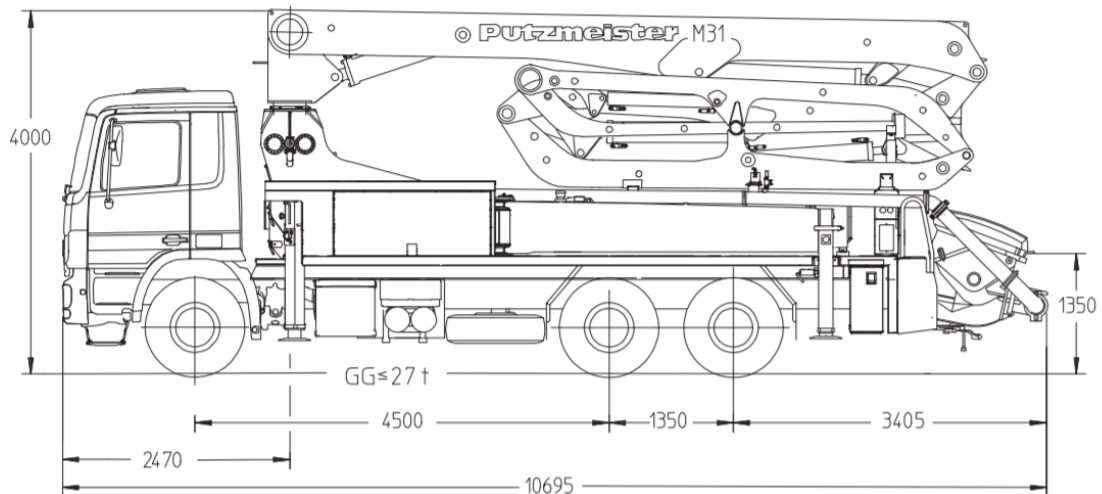

Mercedes Benz  
Putzmeister AG 31/5  
BSF.31.14H  
Specification Sheet

Boom	M31/5	
Model	M 31-5	
Delivery line dn	125/5,5	
Arms	5	
Folding system	MZR	
Vertical reach	30,5m	100"
Horizontal reach	26,6m	87'3"
Depth of reach	20,4m	66'11"
Unfold height	5,7m	18'8"
End hose length max	4m	13
Support leg force front	185kN	
Support leg force rear	182kN	
<i>Dimensions given for guidance only</i>		