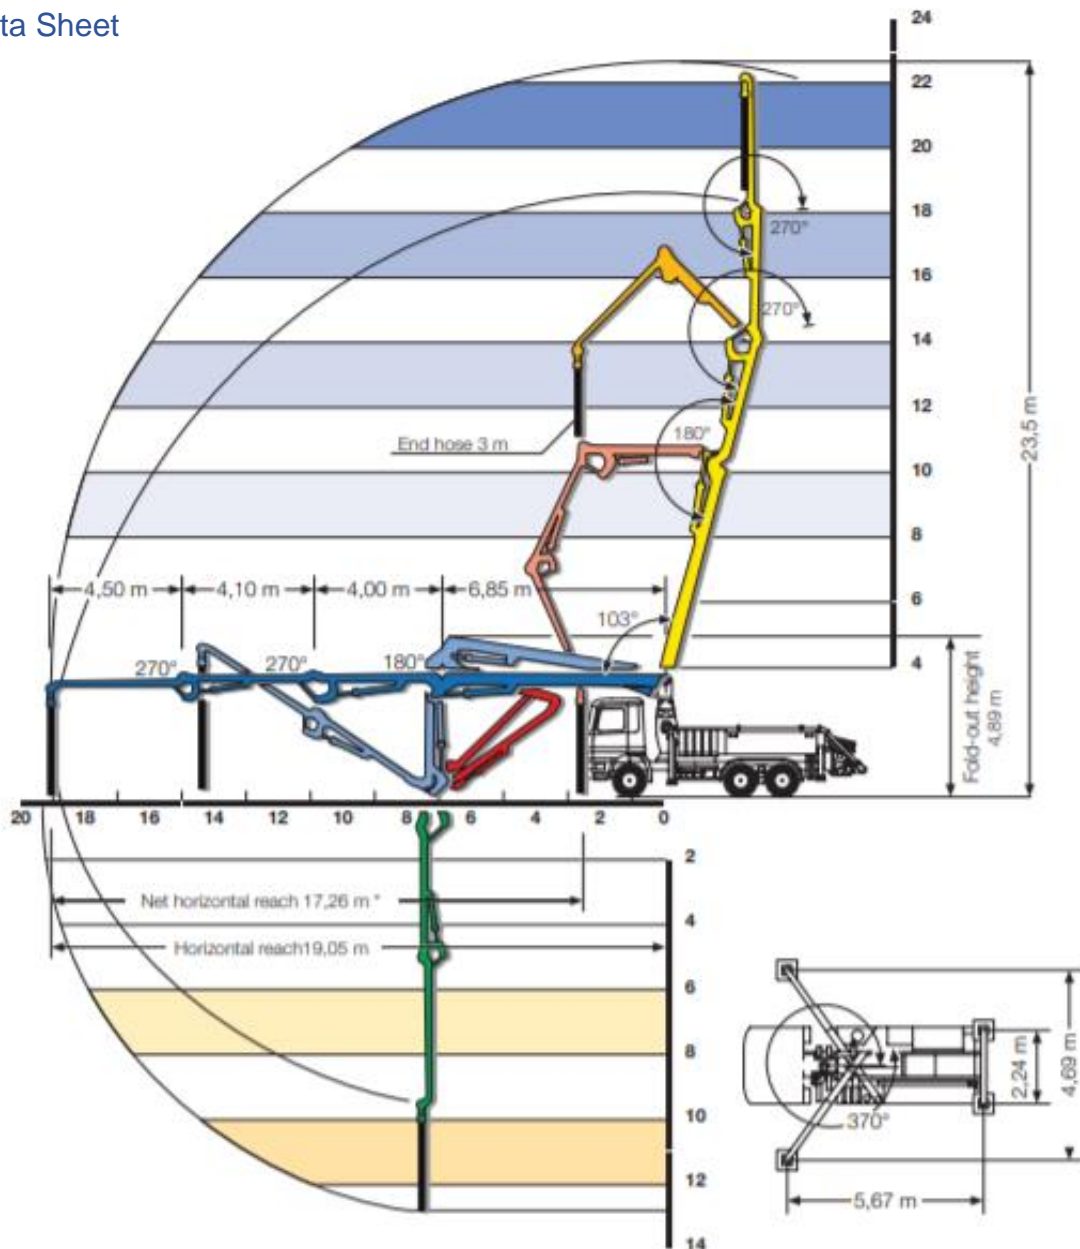

KVM 24-4H Schwing
Specifications & Technical
Data Sheet

Boom	M24	
Model	M 24-4	
Delivery line dn	125/5,5	
Arms	4	
Folding system	ZR	
Vertical reach	23.6m	77'5"
Horizontal reach	19.7m	64'7"
Depth of reach	14.7m	47'7"
Unfold height	4.9m	16'1"
End hose length max	4m	13
Support leg force front	140kN	140
Support leg force rear	95kN	95
<i>Dimensions given for guidance only</i>		